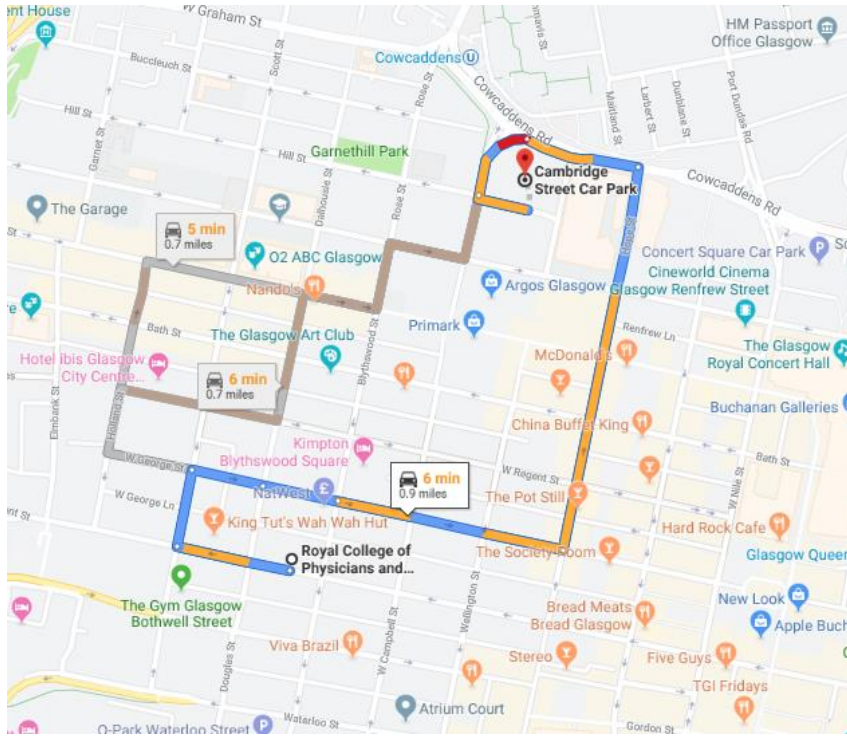

#### Q- Park Waterloo Street

2 Minute Drive

3 Minute Walk

25% discount pass

At pay station – insert pass after original ticket to obtain discount.

1599 at the Royal College has been awarded the Bronze Award by Green Tourism for Greener Meetings  
We are committed to sustainable practices that protect the environment and support our community.