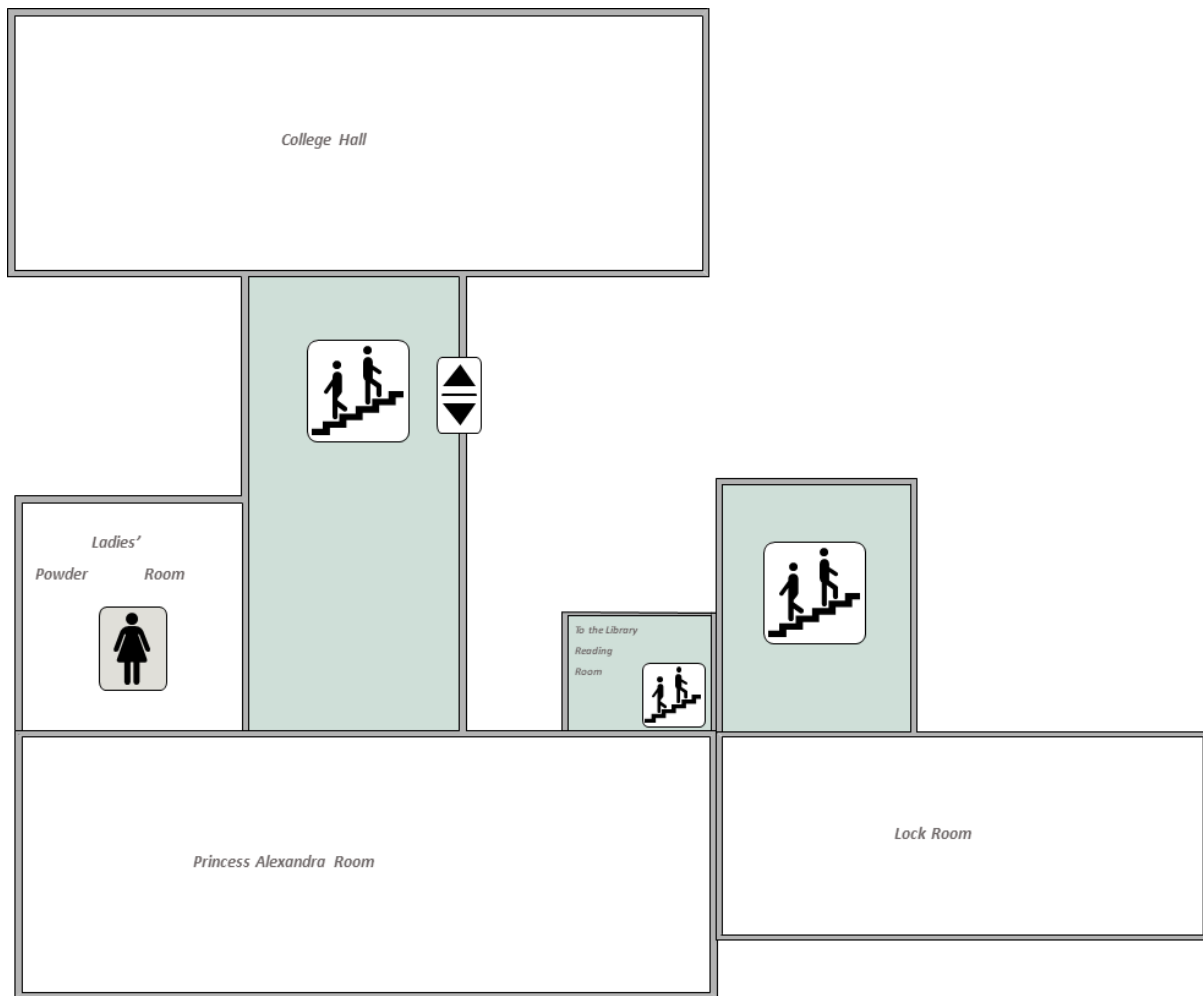

First Floor

✦ Stay Connected with 1599! ✦

Be the first to hear about **special offers, updates, and exciting developments** at 1599 at **The Royal College!** Follow us on social media:

- Facebook: [1599 at The Royal College](#)
- Instagram: [@1599glasgow](#)
- LinkedIn: [1599 at The Royal College](#)

💬 **We'd love to hear from you!** Leave us a review on Google: [Click here](#) ★★★★★

1599 at the Royal College has been awarded the Bronze Award by Green Tourism for Greener Meetings

We are committed to sustainable practices that protect the environment and support our community.