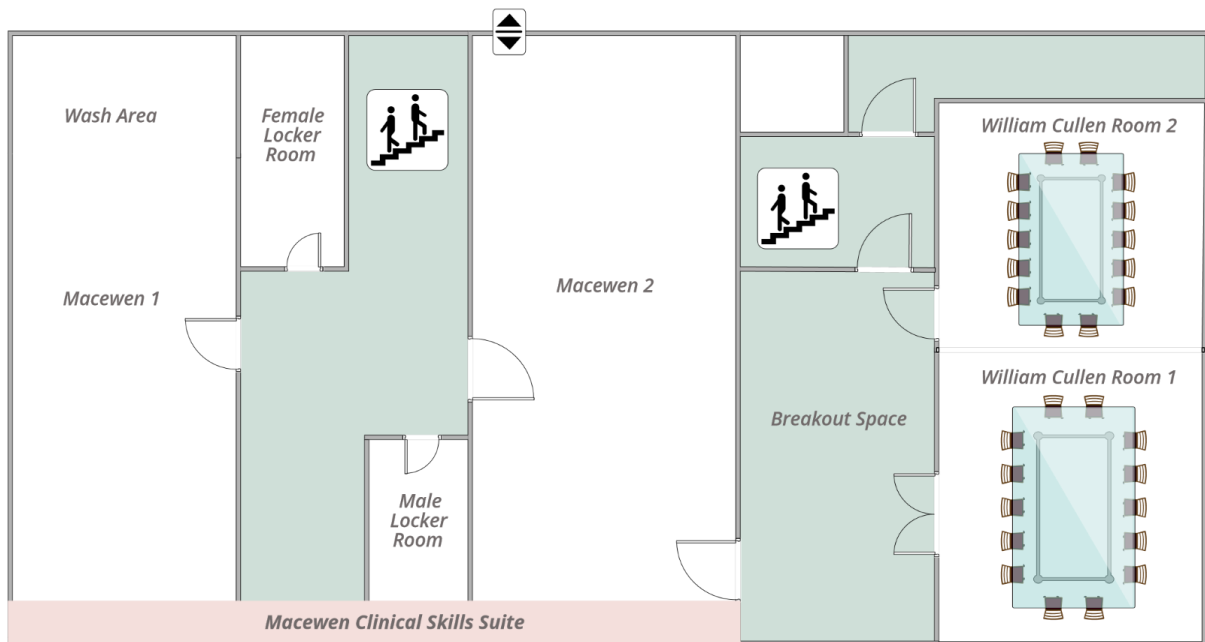

Clinical Skills Area

1599 at the Royal College has been awarded the Bronze Award by Green Tourism for Greener Meetings
We are committed to sustainable practices that protect the environment and support our community.