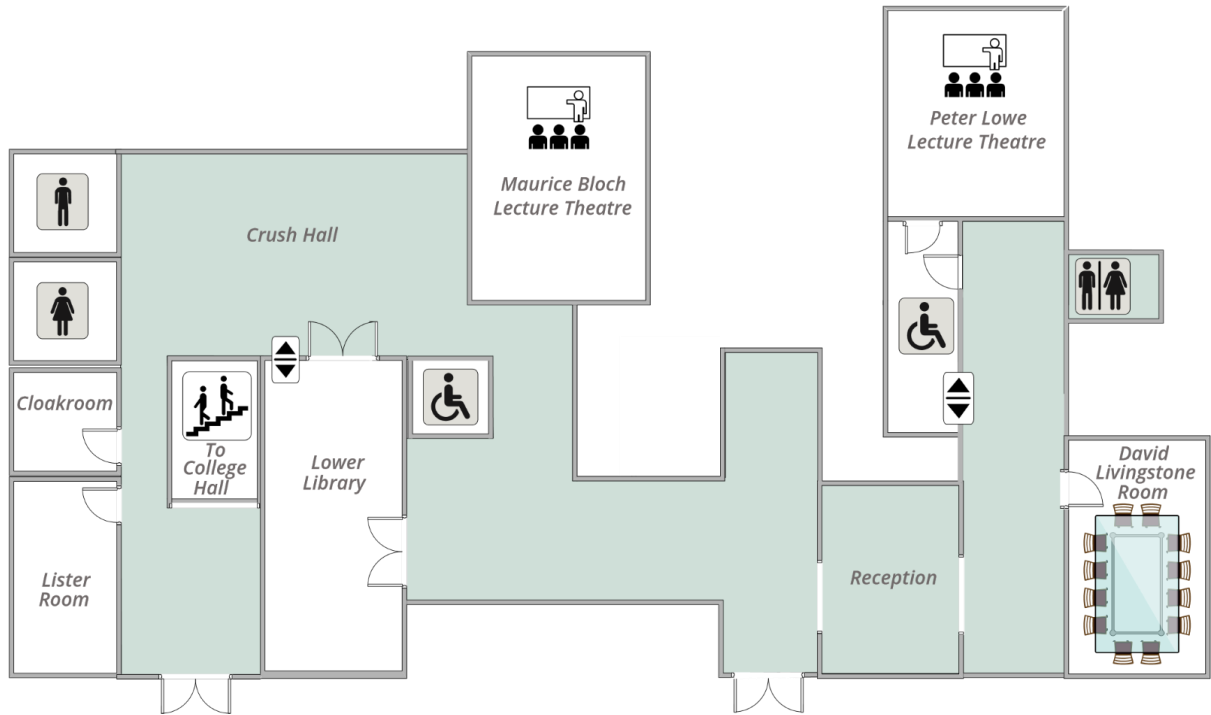

Accessible toilets are also located in the Crush Hall and 232 foyer.

All rooms can be accessed via a lift.

Lift dimensions:

Outdoor lift – L105cm x W145cm

Crush Hall lift – L137cm x W104cm x H209cm

242 foyer lift - L105cm x W80cm x H205cm

# Floor Plans:

## Ground Floor