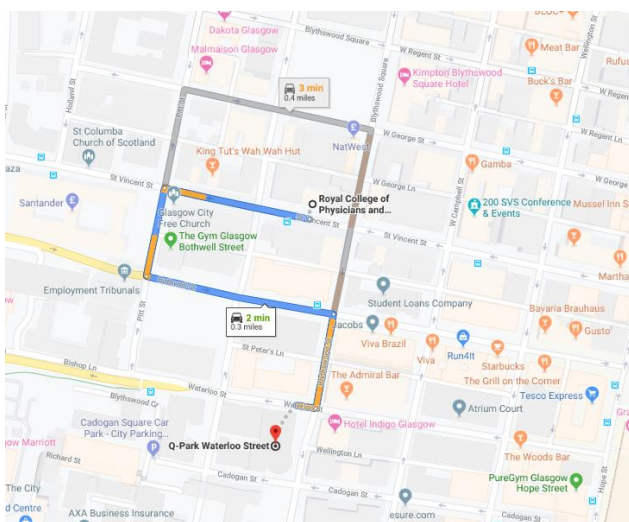

Parking bays are located on St Vincent Street, Blythswood Street and Doulgas Street which surround the building. Parking is chargeable Monday – Sunday by using the meter or Ringo app. blue badge holders can park in bays free of charge.

Multi-storey car parks

Discounted car parking is available for guests attending events.

All Q-Park bookings must be pre-booked online through the link below

Go to Q-Park Website www.q-park.co.uk

Search for city or address

Add dates and Times then click search

Select preferred car park

1. Please use discount code **RCPSG40** at the online payment screen when pre-booking your parking to get your 40% discount.

Q- Park Waterloo Street

2 Minute Drive

3 Minute Walk

25% discount pass

At pay station – insert pass after original ticket to obtain discount.

1599 at the Royal College has been awarded the Bronze Award by Green Tourism for Greener Meetings
We are committed to sustainable practices that protect the environment and support our community.